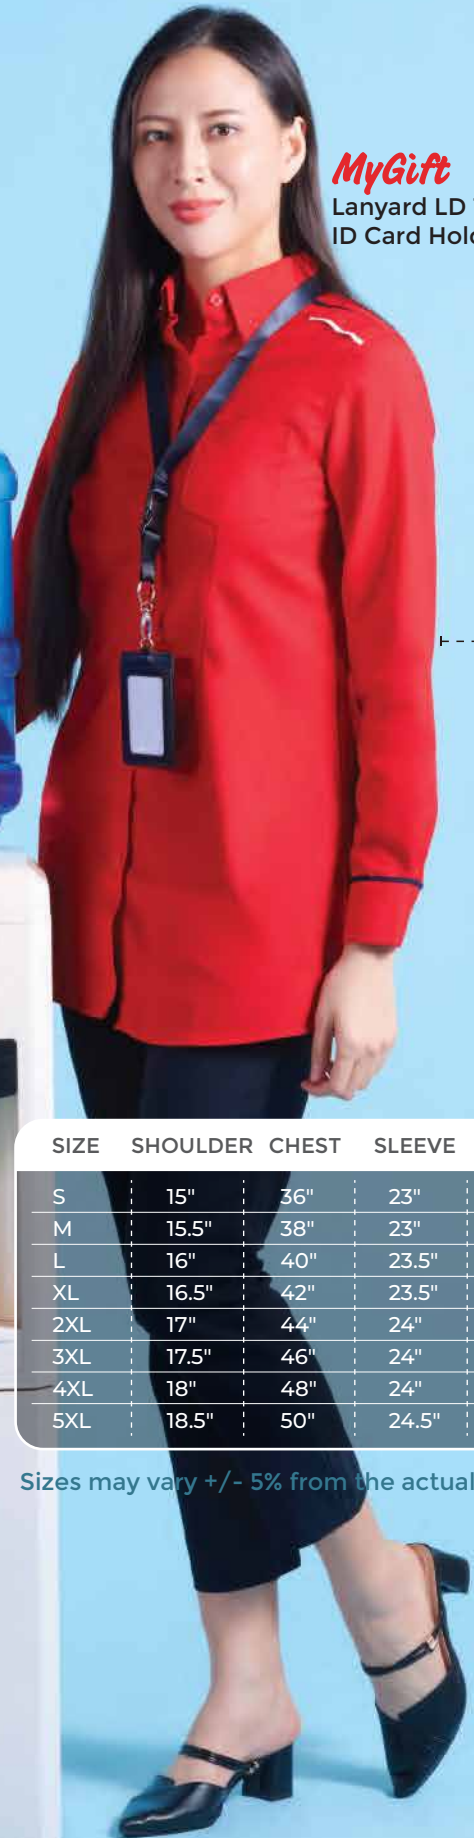

F1 46 - F1 47 | F1 UNIFORM

MyGift
Lanyard LD 1502
ID Card Holder ID 1102

SIZE	SHOULDER	CHEST	SLEEVE	LENGTH
S	17"	40"	9.5"	28"
M	18"	42"	9.5"	28.5"
L	19"	44"	10"	29.5"
XL	20"	46"	10.5"	30.5"
2XL	21"	48"	10.5"	31"
3XL	22"	50"	10.5"	31.5"
4XL	22.5"	52"	11"	31.5"
5XL	23"	54"	11"	32"

Sizes may vary +/- 5% from the actual product.

SIZE	SHOULDER	CHEST	SLEEVE	LENGTH
S	15"	36"	23"	30.5"
M	15.5"	38"	23"	31.5"
L	16"	40"	23.5"	32.5"
XL	16.5"	42"	23.5"	33.5"
2XL	17"	44"	24"	33.5"
3XL	17.5"	46"	24"	33.5"
4XL	18"	48"	24"	34"
5XL	18.5"	50"	24.5"	34"

Sizes may vary +/- 5% from the actual product.

#UNISEX CORPORATE UNIFORM
Short Sleeve Shirt

F1 46

Available in 5 Colours

65% Polyester - 35% Viscose | Weight: 200g/m²

eco-friendly dyed

- button-down collar •
- open pocket •